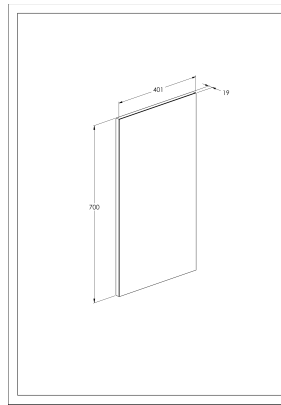

**SOTE****Oval mirror 40x70 cm****TECHNICAL DRAWINGS****FEATURES**

Frame material: Chipboard

Installation type: Wall-hung

Mirror orientation: Horizontal

Shape: Oval

Sote

The SOTE collection of mirrors is more than just a decorative element, they will fit perfectly into any space, adding class and unique shine. The SOTE collection includes bathroom mirrors in three classic shapes – rectangular, round and square. It is available in a variety of sizes, allowing it to fit perfectly into your space, regardless of its size or style. Sote mirrors are a perfect combination of minimalism and classic elegance, which will emphasize the character of any interior.